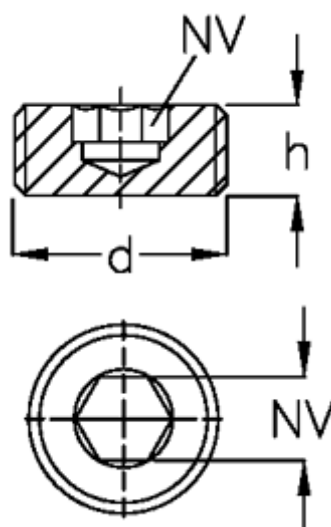

# Data Sheet

Article number: 20252M1615PRB  
Description: E+G Blanking plugs  
GN 252-M16x1.5-PRB

## Measures

---

d = M16x1,5

H = 10

Internal hexagon = 8